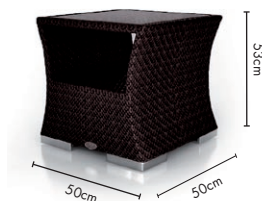

TRINITY Chaise Lounge

Chaise Lounge mit abnehmbarem Verdeck, integrierter Kühlbox, Staufach sowie Glashalter.

Chaise Lounge with removable canopy, integrated ice chest, storage compartment and glas holders.

Sidetable with embedded glas table top and magazine shelf.

java brown

honey wicker

white washed